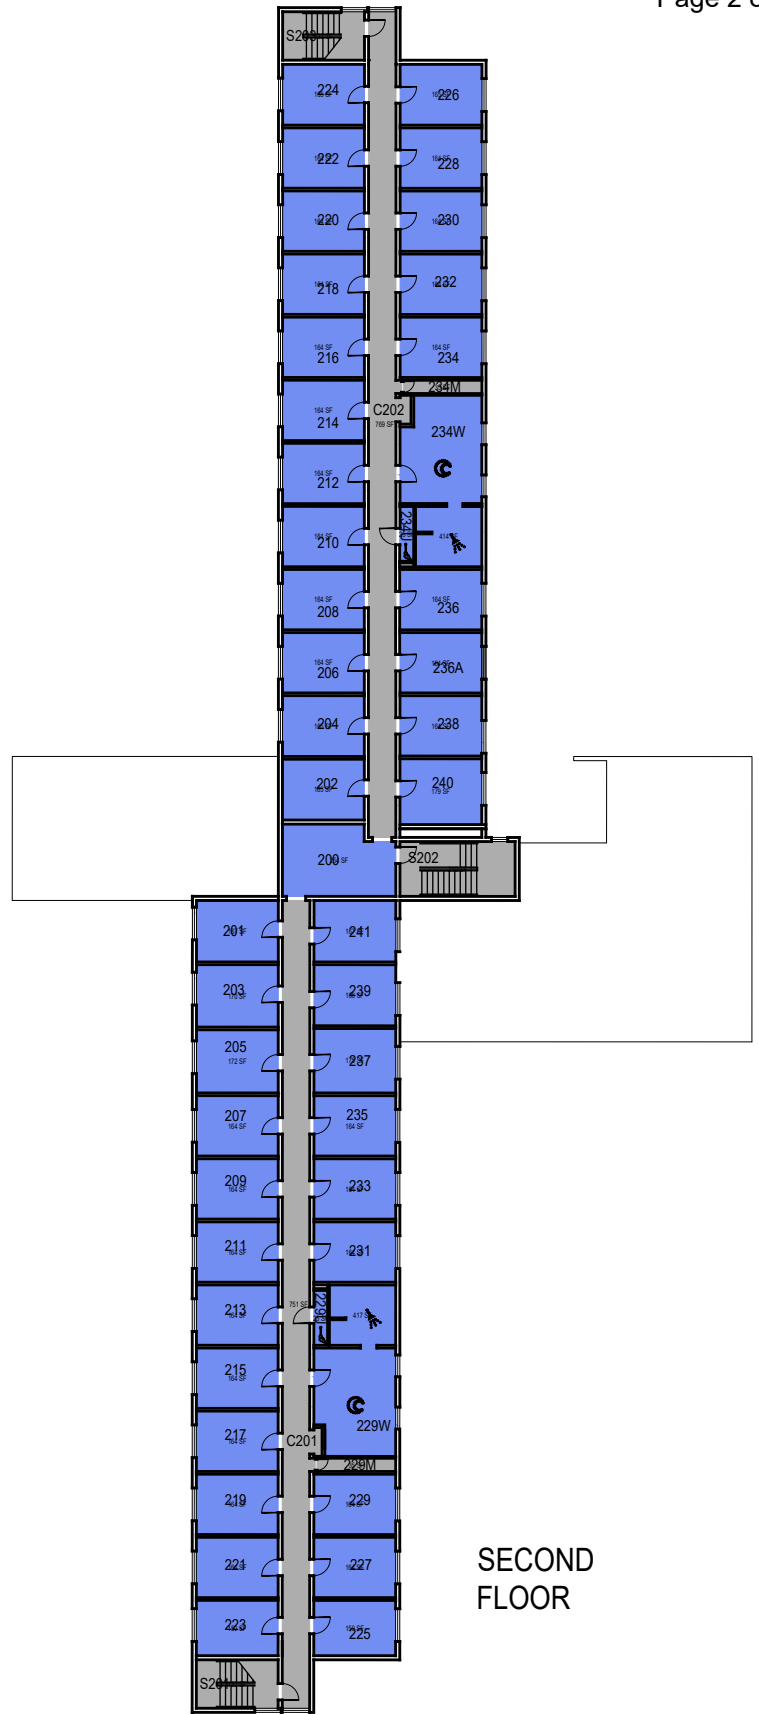

Santa Lucia Hall

Floor 1

FACILITIES MANAGEMENT AND DEVELOPMENT

Space Data http://afd.calpoly.edu/facilities/spacefacility/space_data.asp

000 UNASSIGN	400 STUDY	800 HEALTH
100 CLASS	500 SPECIAL	900 RESIDENTIAL
200 LAB	600 GENERAL	
300 OFFICE	700 SUPPORT	

March 2022

1"=35'

Room Use

THIRD FLOOR

SECOND FLOOR

Santa Lucia Hall

Floors 2 and 3

FACILITIES MANAGEMENT AND DEVELOPMENT

Space Data http://afd.calpoly.edu/facilities/spacefacility/space_data.asp

000 UNASSIGN	400 STUDY	800 HEALTH
100 CLASS	500 SPECIAL	900 RESIDENTIAL
200 LAB	600 GENERAL	
300 OFFICE	700 SUPPORT	

Room Use

March 2022

1"=35'