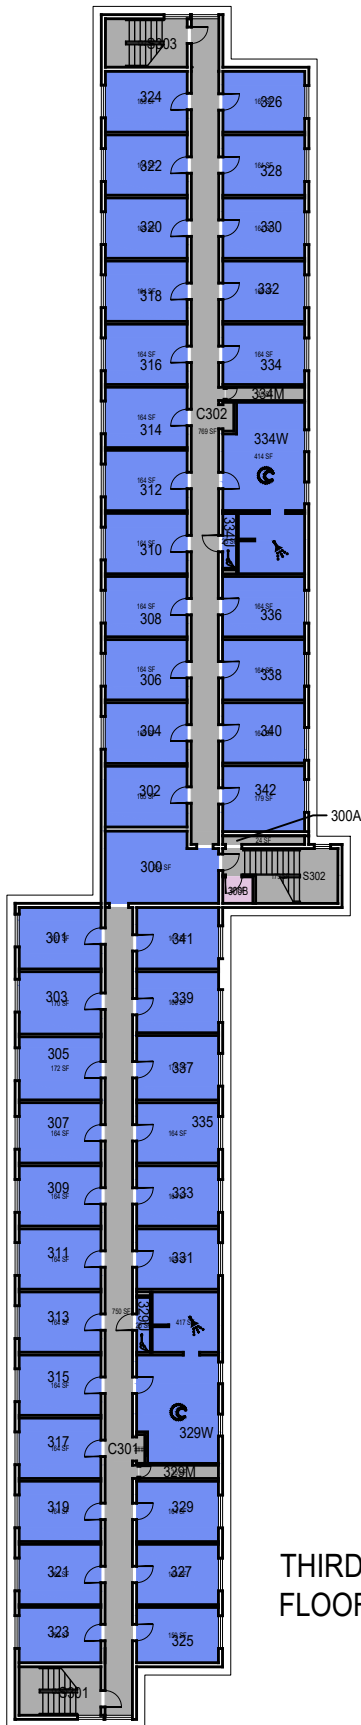

Santa Lucia Hall

Floor 1

FACILITIES MANAGEMENT AND DEVELOPMENT

Space Data http://afd.calpoly.edu/facilities/spacefacility/space_data.asp

000 UNASSIGN	400 STUDY	800 HEALTH
100 CLASS	500 SPECIAL	900 RESIDENTIAL
200 LAB	600 GENERAL	
300 OFFICE	700 SUPPORT	

March 2022

1"=35'

Room Use

THIRD FLOOR

SECOND FLOOR

Santa Lucia Hall

Floors 2 and 3

FACILITIES MANAGEMENT AND DEVELOPMENT

1"=35'